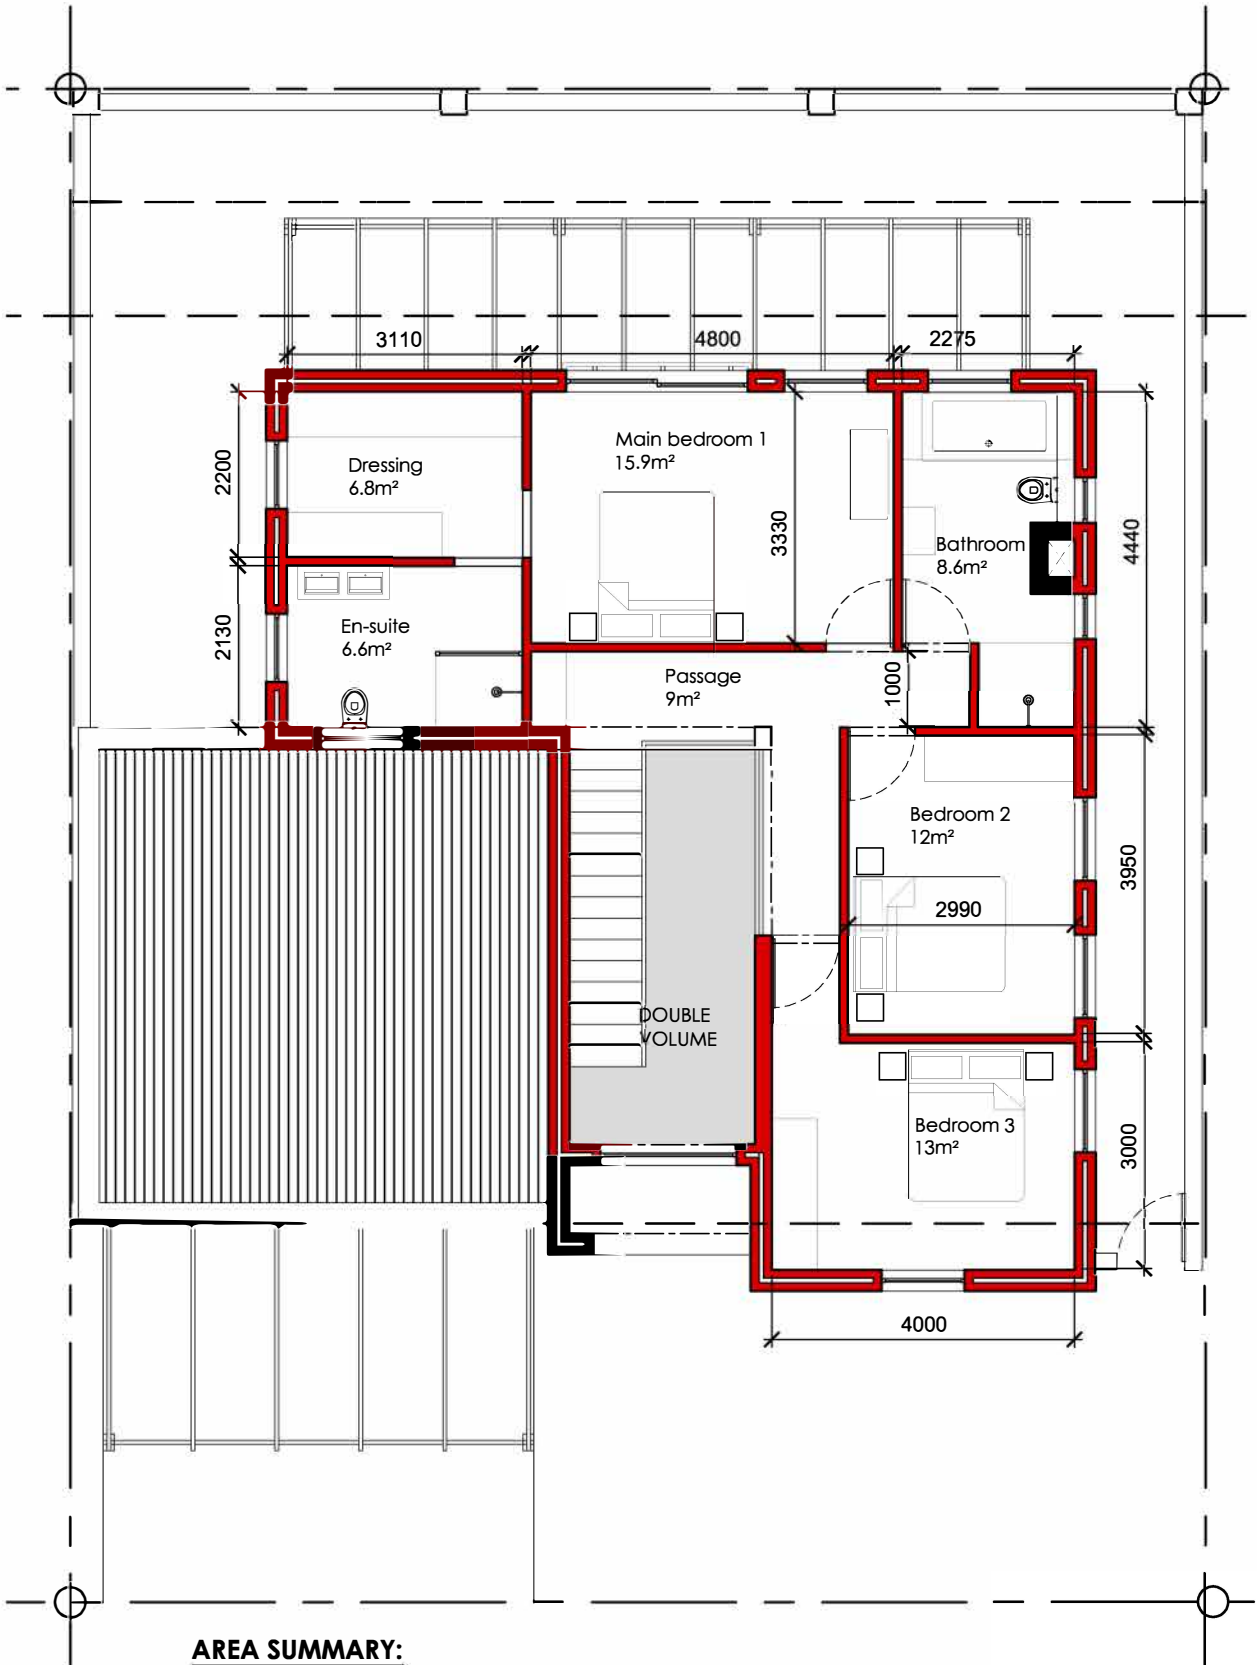

AREA SUMMARY:
 GROUND STORY FOOTPRINT AREA: 142m²
 FIRST STORY FOOTPRINT AREA: 87m²
TOTAL AREA: 229m²

3 BEDROOM OPTION A GROUND STORY LAYOUT

AREA SUMMARY:

GROUND STORY FOOTPRINT AREA: 142m²
 FIRST STORY FOOTPRINT AREA: 87m²
TOTAL AREA: 229m²

**3 BEDROOM OPTION A
 FIRST STORY LAYOUT**